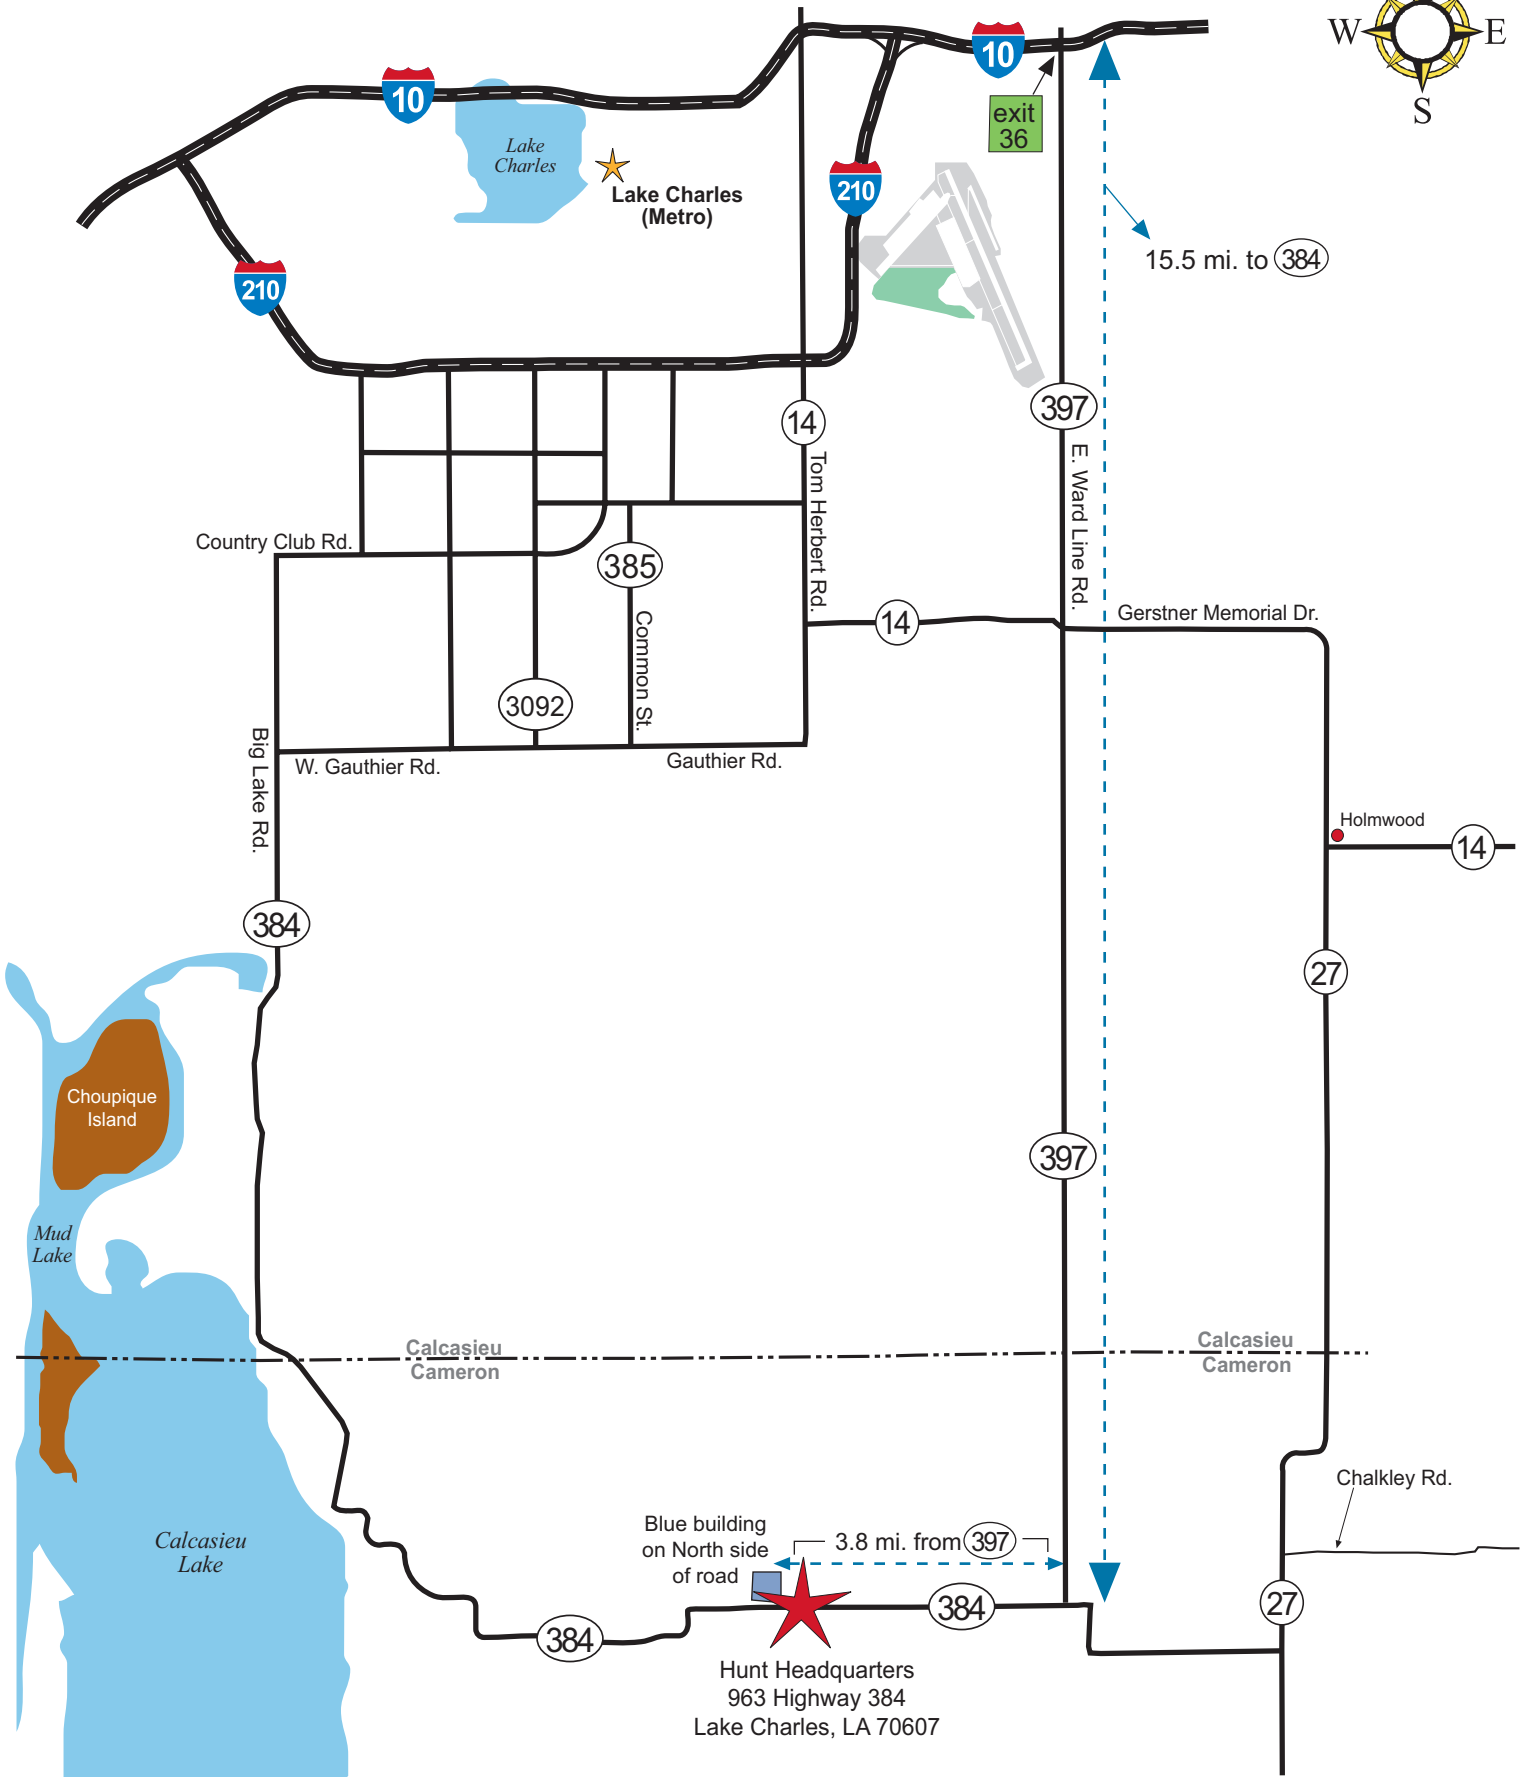

MAP TO SWEETLAKE

Graphics Number: AG584
Date: 01/15/08