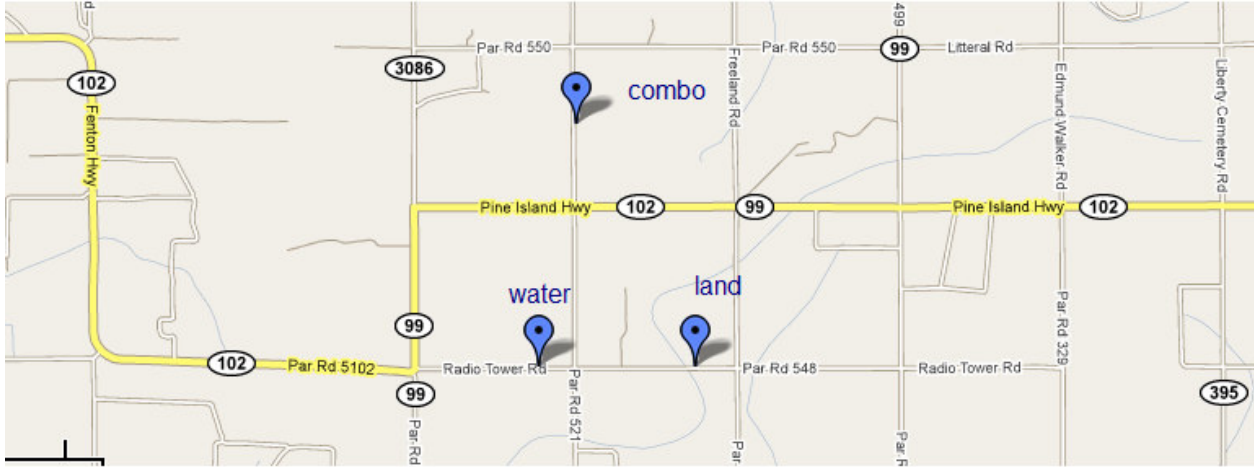

Welsh Community Center
101 Palmer St.
Welsh, LA

All of the sites

Master "A"

Radio Tower Road is 7.3 miles north of I - 10 on Hwy. 99

Master "B"

Pecan Orchard Road is 1 mile north of I-10 off Hwy. 99

Senior Saturday and Junior Sunday

Cannon Retrievers is 2.3 miles east of Hwy. 99 on Pecan Orchard Road.

Junior Sat. & Senior Sun.

Chaisson Road is 3/4 mile east of Hwy. 99 off of Pecan Orchard Road