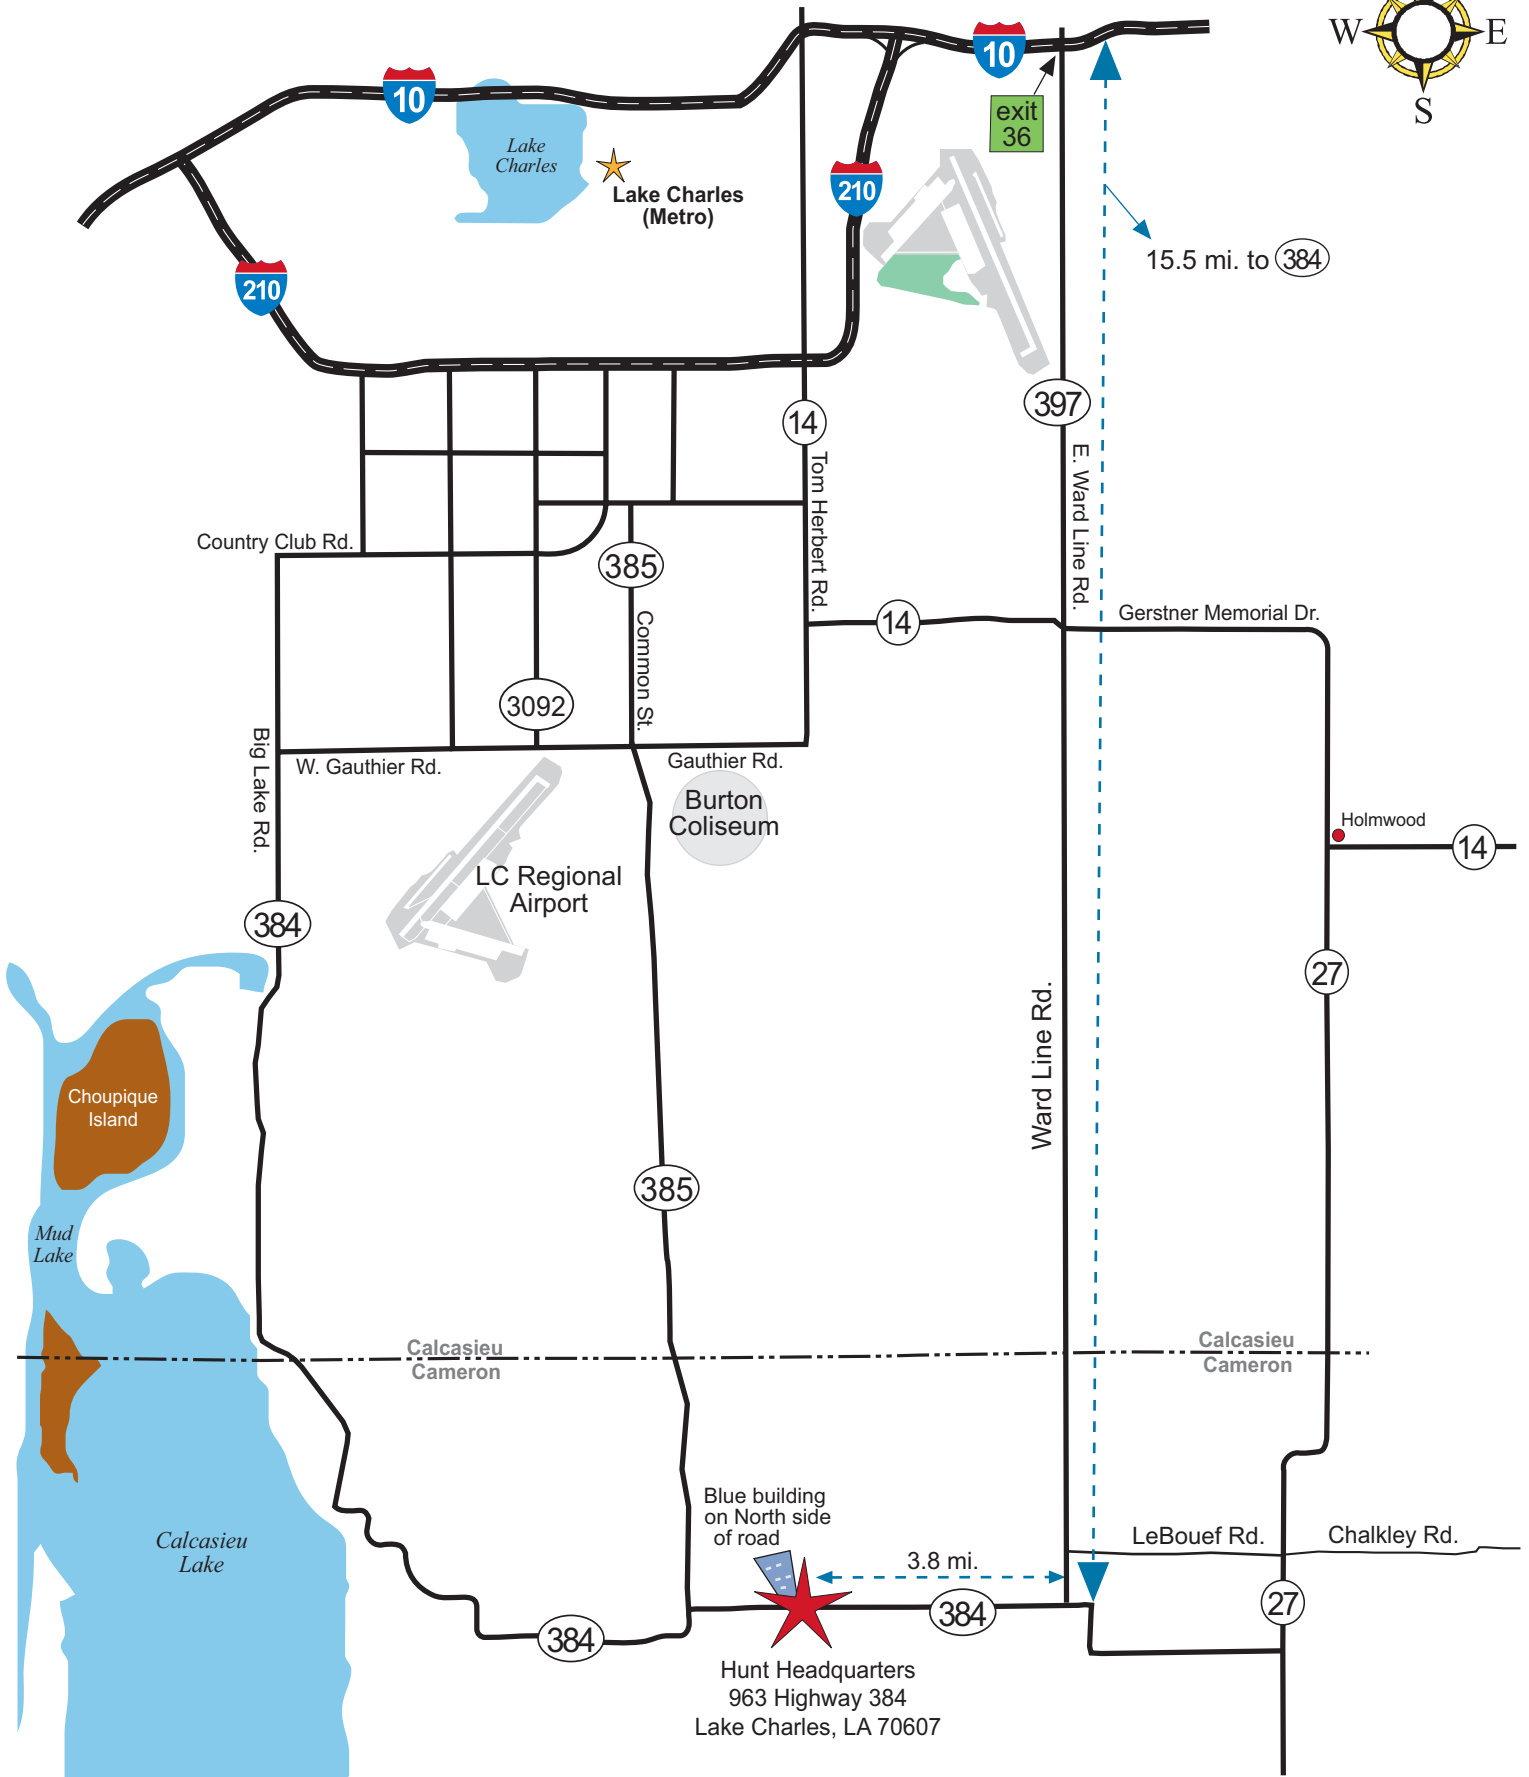

MAP TO SWEETLAKE

Graphics Number: AG584
Date: 01/21/08